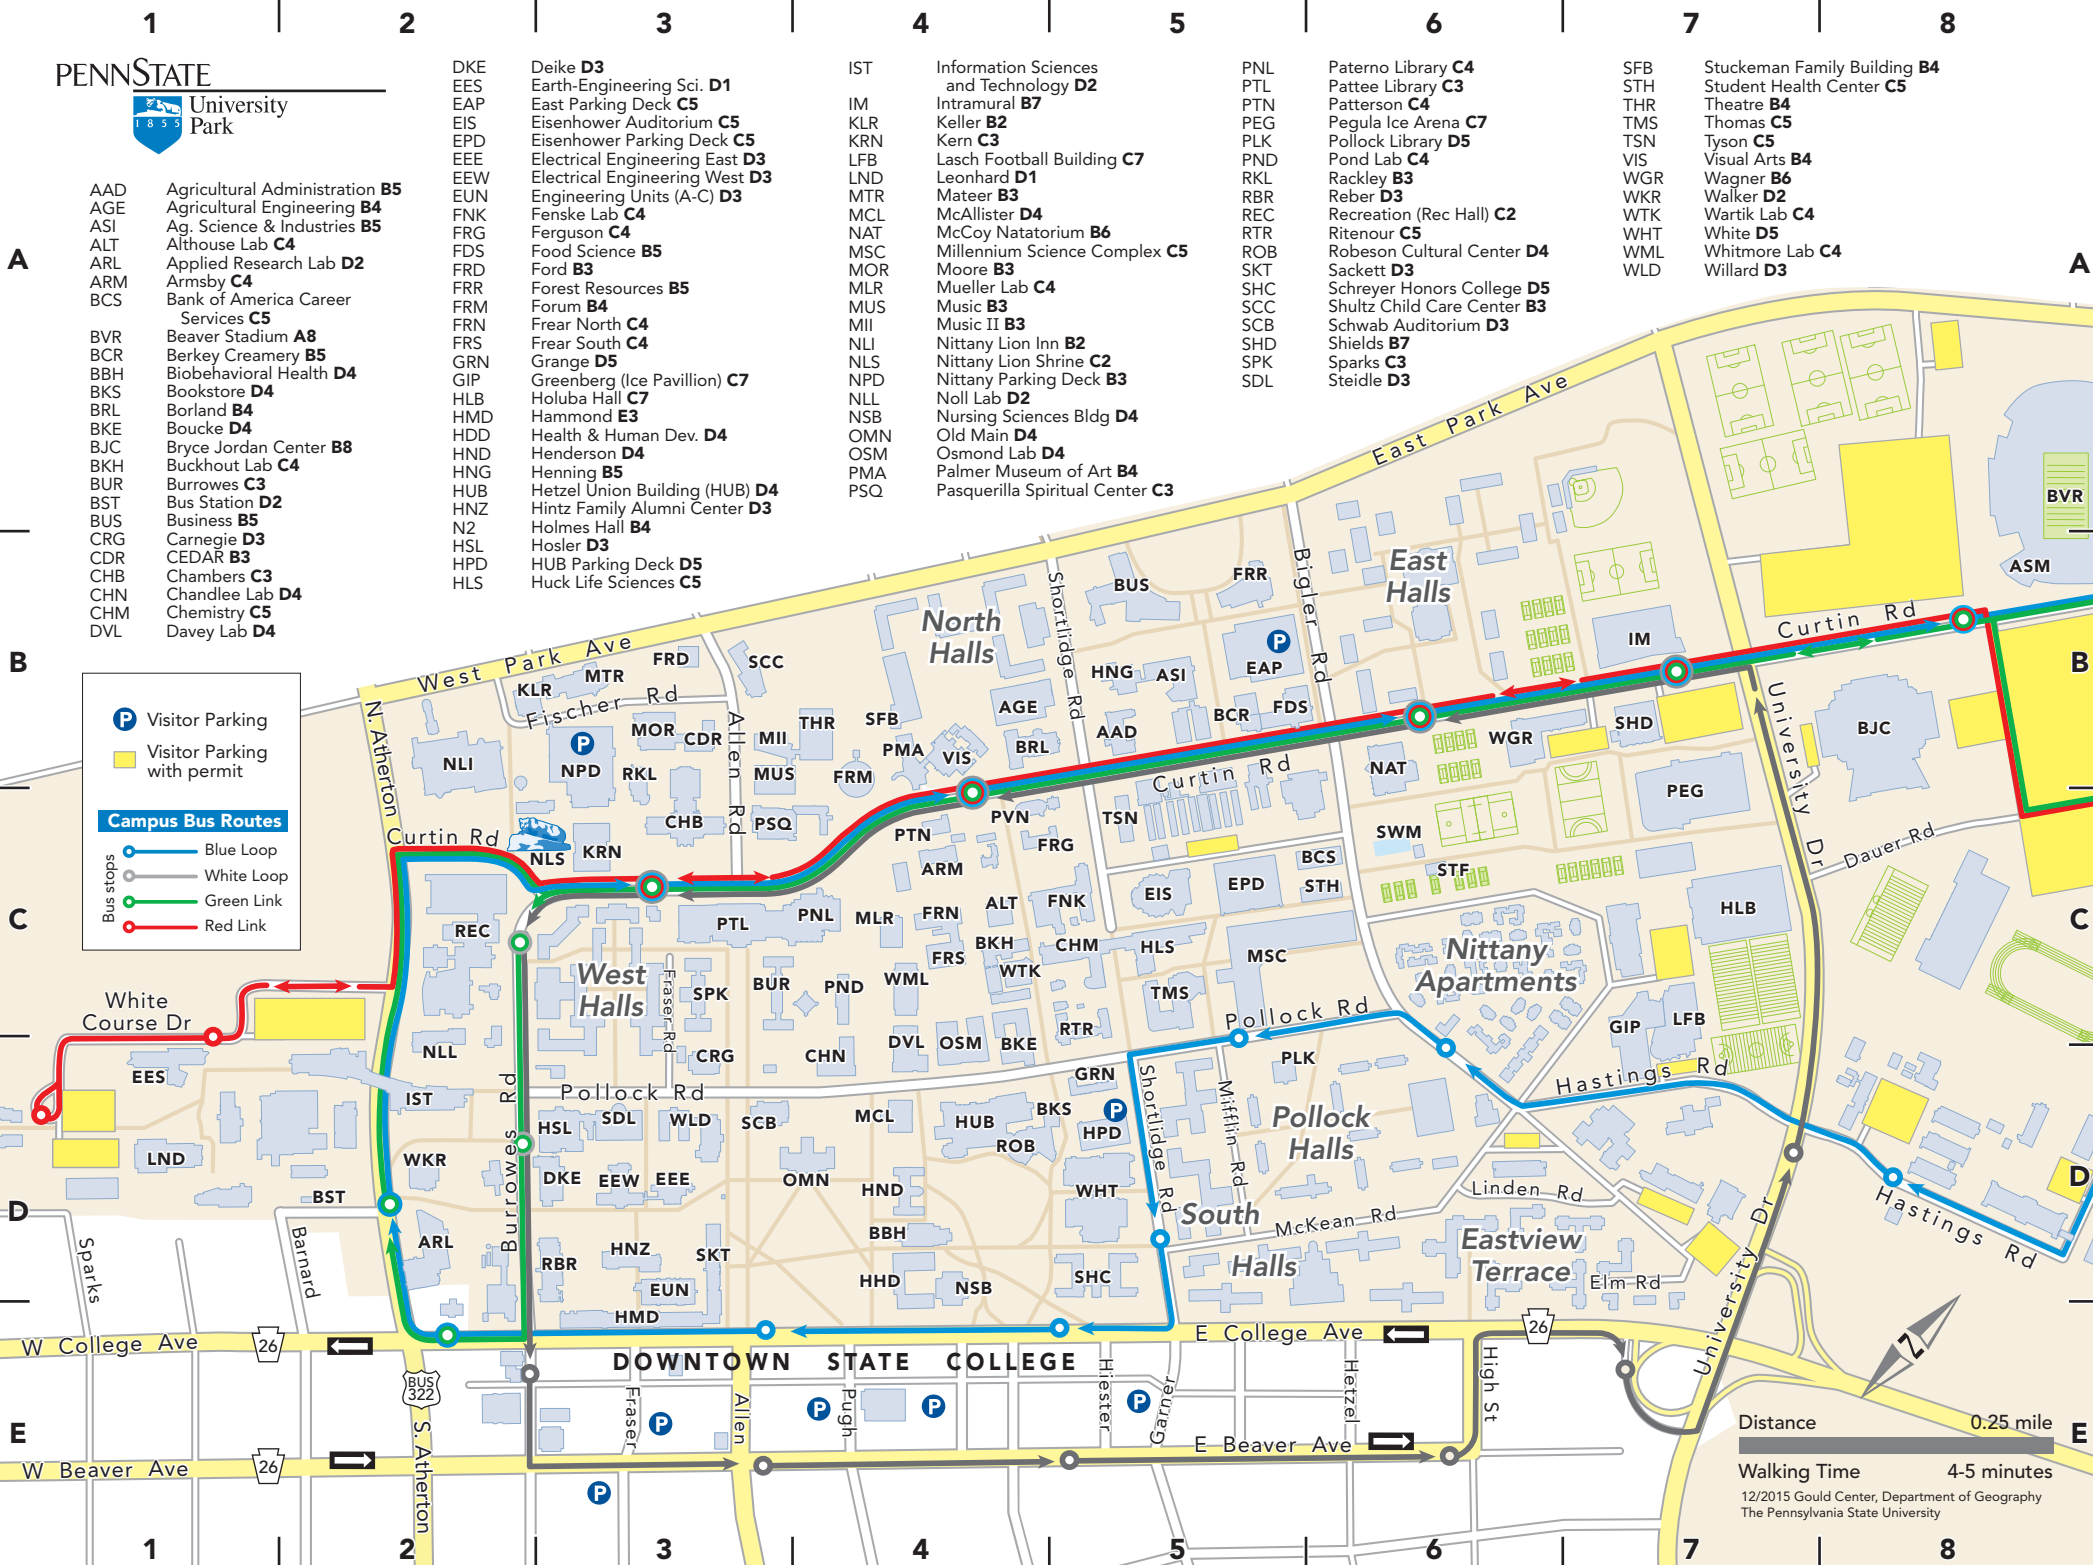

- DKE Deike **D3**
- EES Earth-Engineering Sci. **D1**
- EAP East Parking Deck **C5**
- EIS Eisenhower Auditorium **C5**
- EPD Eisenhower Parking Deck **C5**
- EEE Electrical Engineering East **D3**
- EEW Electrical Engineering West **D3**
- EUN Engineering Units (A-C) **D3**
- FNK Fenske Lab **C4**
- FRG Ferguson **C4**
- FDS Food Science **B5**
- FRD Ford **B3**
- FRR Forest Resources **B5**
- FRM Forum **B4**
- FRN Frear North **C4**
- FRS Frear South **C4**
- GRN Grange **D5**
- GIP Greenberg (Ice Pavillion) **C7**
- HLB Holuba Hall **C7**
- HMD Hammond **E3**
- HDD Health & Human Dev. **D4**
- HND Henderson **D4**
- HNG Henning **B5**
- HUB Hetzel Union Building (HUB) **D4**
- HNZ Hintz Family Alumni Center **D3**
- N2 Holmes Hall **B4**
- HSL Hosler **D3**
- HPD HUB Parking Deck **D5**
- HLS Huck Life Sciences **C5**

- SFB Stuckeman Family Building **B4**
- STH Student Health Center **C5**
- THR Theatre **B4**
- TMS Thomas **C5**
- TSN Tyson **C5**
- VIS Visual Arts **B4**
- WGR Wagner **B6**
- WKR Walker **D2**
- WTK Wartik Lab **C4**
- WHT White **D5**
- WML Whitmore Lab **C4**
- WLD Willard **D3**

Visitor Parking

- Visitor Parking
- Visitor Parking with permit

Campus Bus Routes

- Blue Loop
- White Loop
- Green Link
- Red Link

Bus stops

- Blue Loop
- White Loop
- Green Link
- Red Link

A
B
C
D
E

Distance 0.25 mile
Walking Time 4-5 minutes
12/2015 Gould Center, Department of Geography
The Pennsylvania State University